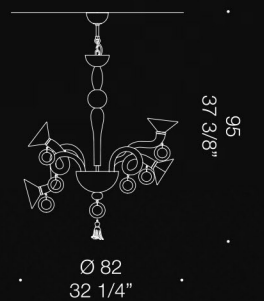

LAGUNA PLANET K8
8xMAX 46W E14